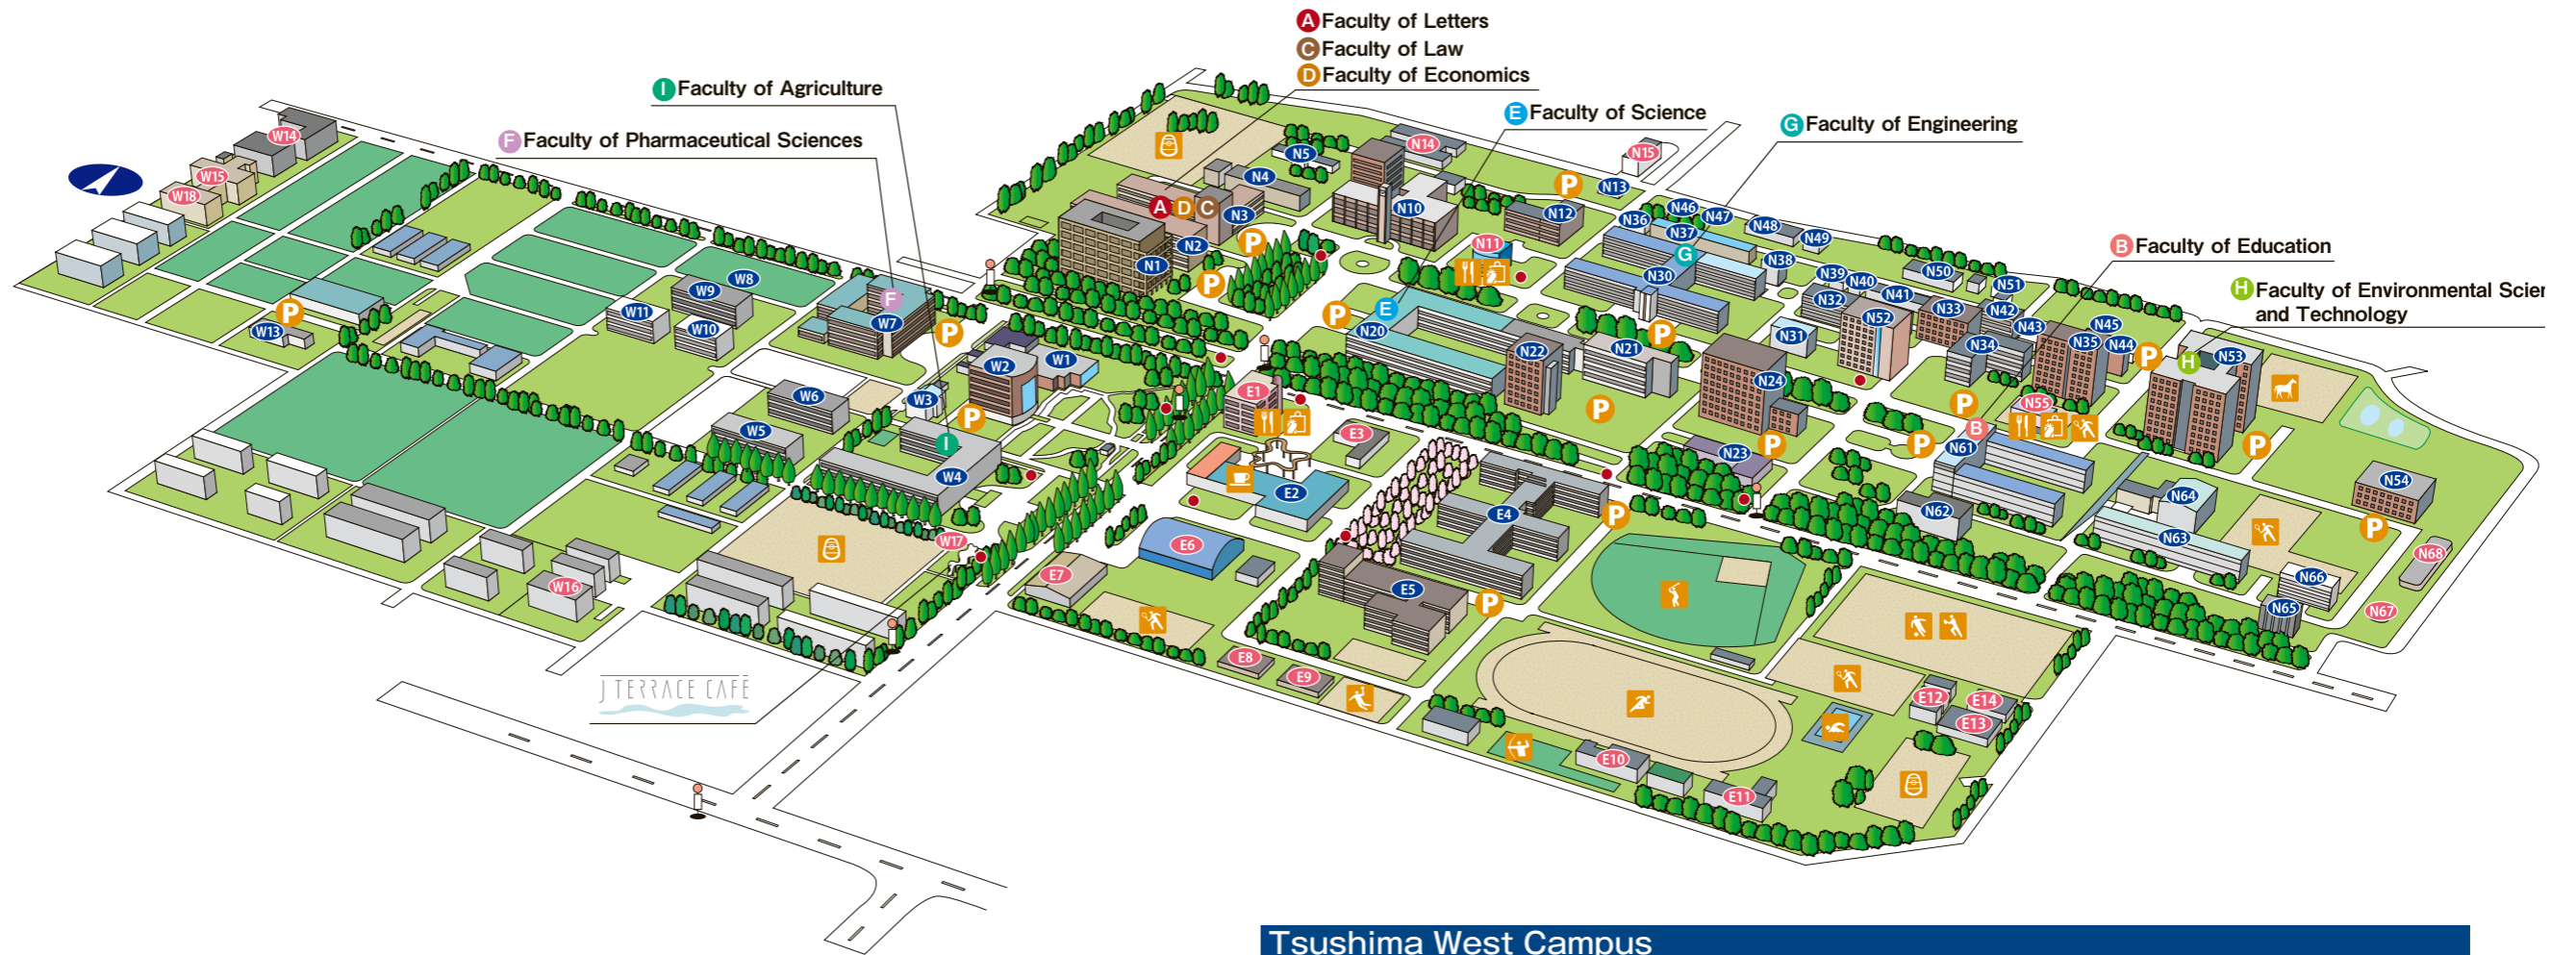

Tsushima Campus

- A Faculty of Letters
- B Faculty of Education
- C Faculty of Law
- D Faculty of Economics
- E Faculty of Science
- F Faculty of Pharmaceutical Sciences
- G Faculty of Engineering
- H Faculty of Environmental Science and Technology
- I Faculty of Agriculture

Information Board

Tsushima North Campus

N 1	Humanities and Social Sciences General Research Building School of Law Attorney Training Center	N24	Graduate School of Natural Science and Technology, Building No.1 Research Center of Quantum Universe Photosynthesis Research Center
N 2	Faculty of Letters, Law, and Economics Building No.2 Faculty of Law Faculty of Economics	N30~N43 N45~N49	Faculty of Engineering Building No.1~No.14 · No.15~No.20 Faculty of Engineering Graduate School of Natural Science and Technology
N 3	Faculty of Letters, Law, and Economics Building No.1 Faculty of Letters Graduate School of Humanities and Social Sciences Center for East Asian Studies	N44	Former Faculty of Engineering Building No.15 Academic and General Okayama University Regional Research Association
N 4	Faculty of Letters, Law, and Economics Lecture Room Building	N50	Former Faculty of Engineering Building No.21 Career Support Center for Young Researchers Department of Animal Resources, Tsushima North Laboratory, Advanced Science Research Center
N 5	Archaeological Museum	N51	Environmental Management Center
N10	University Library	N52	Graduate School of Natural Science and Technology, Building No.2 Low Carbon and waste Recycling Research Center Center for Safe and Disaster-Resistant Society
N11	North Facility for Student Welfare(Muscat Union)	N53	Faculty of Environmental Science and Technology Building Faculty of Environmental Science and Technology Graduate School of Environmental and Life Science
N12	Center for Information Technology and Management	N54	Research Center for Advanced Technology
N13	Archaeological Research Center	N55	East Facility for Student Welfare(Pione Union)
N14	International House	N61	Faculty of Education Main Building Faculty of Education Graduate School of Education Center for Teacher Education and Development
N15	Fukui Dormitory for International Students	N62	Faculty of Education Lecture Building
N20	Faculty of Science Main Building Faculty of Science Matching Program Course Graduate School of Natural Science and Technology	N63	Faculty of Education East Building
N21	Faculty of Science Building No.2 Research Laboratory for Surface Science	N64	Faculty of Education Gymnasium
N22	Collaboration Center Department of Instrumental Analysis & Cryogenics, Advanced Science Research Center	N65~N66	Faculty of Education Music Hall
N23	Department of Radiation Research, Tsushima Laboratory, Advanced Science Research Center	N67	Archery Hall
		N68	Horses House

Tsushima West Campus